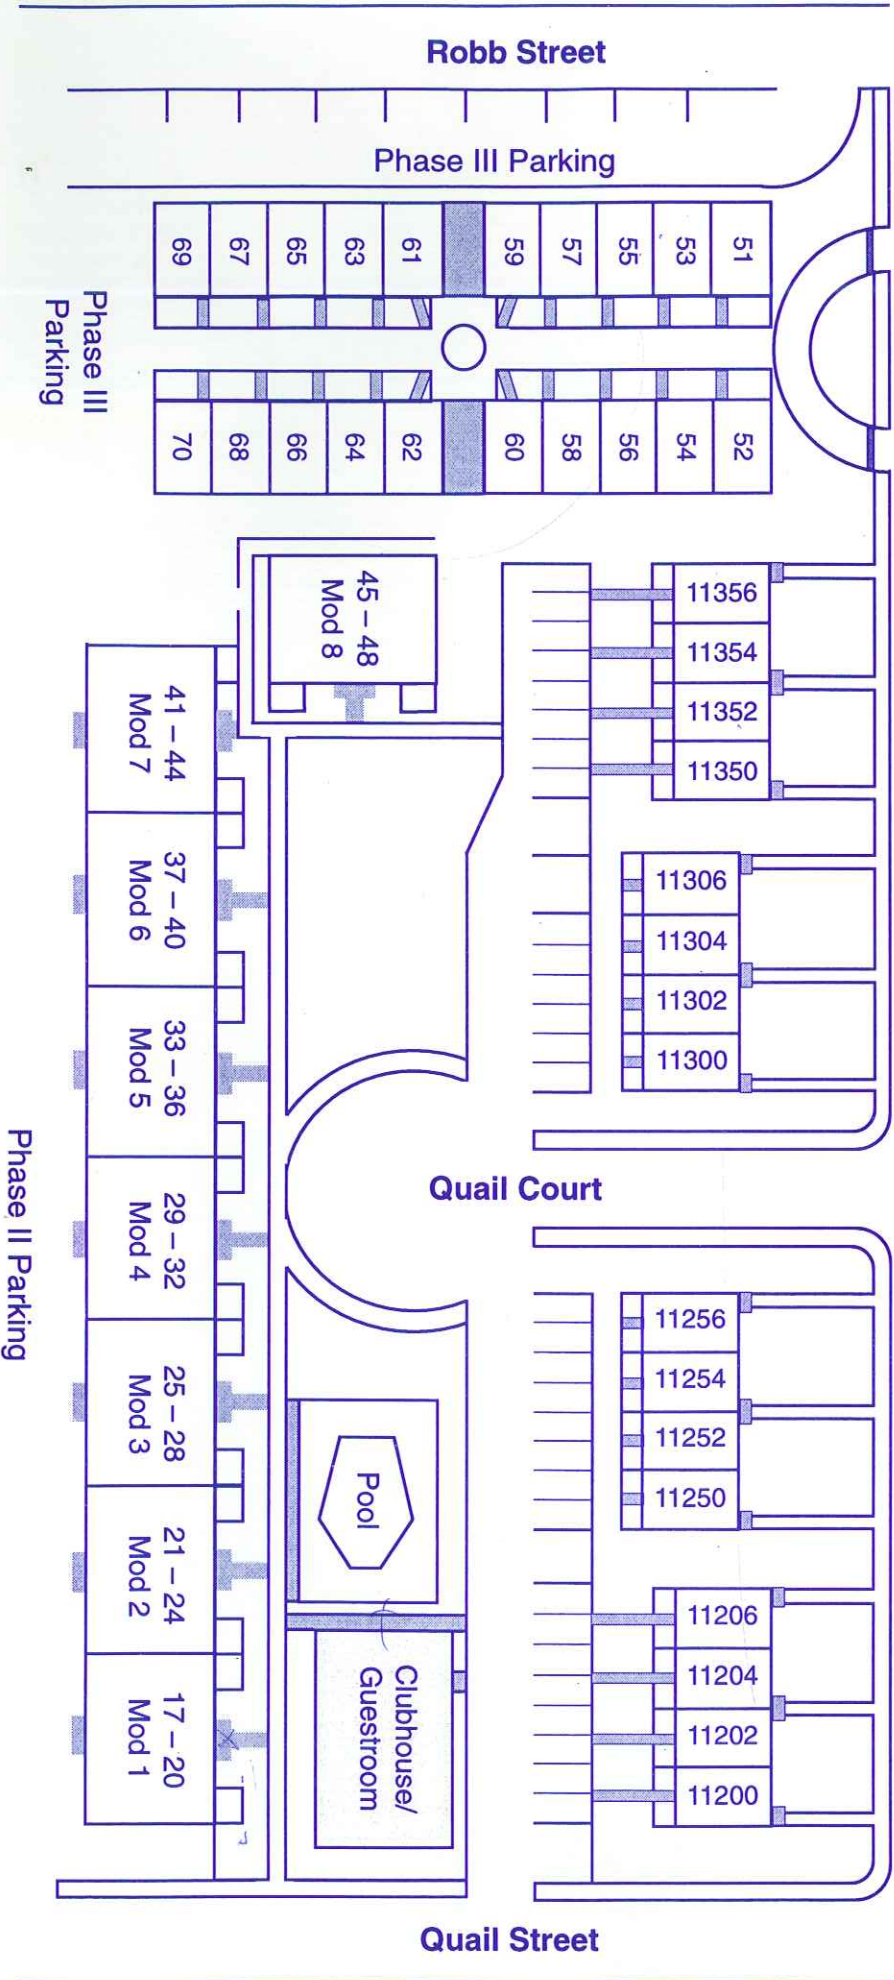

# Applewood Crest

11280 W. 20th Ave.  
Lakewood, CO 80215  
303-237-4500

20th Avenue

Robb Street

Phase III Parking

Phase III Parking

45 - 48  
Mod 8

41 - 44  
Mod 7

37 - 40  
Mod 6

33 - 36  
Mod 5

29 - 32  
Mod 4

25 - 28  
Mod 3

21 - 24  
Mod 2

17 - 20  
Mod 1

Phase II Parking

Quail Court